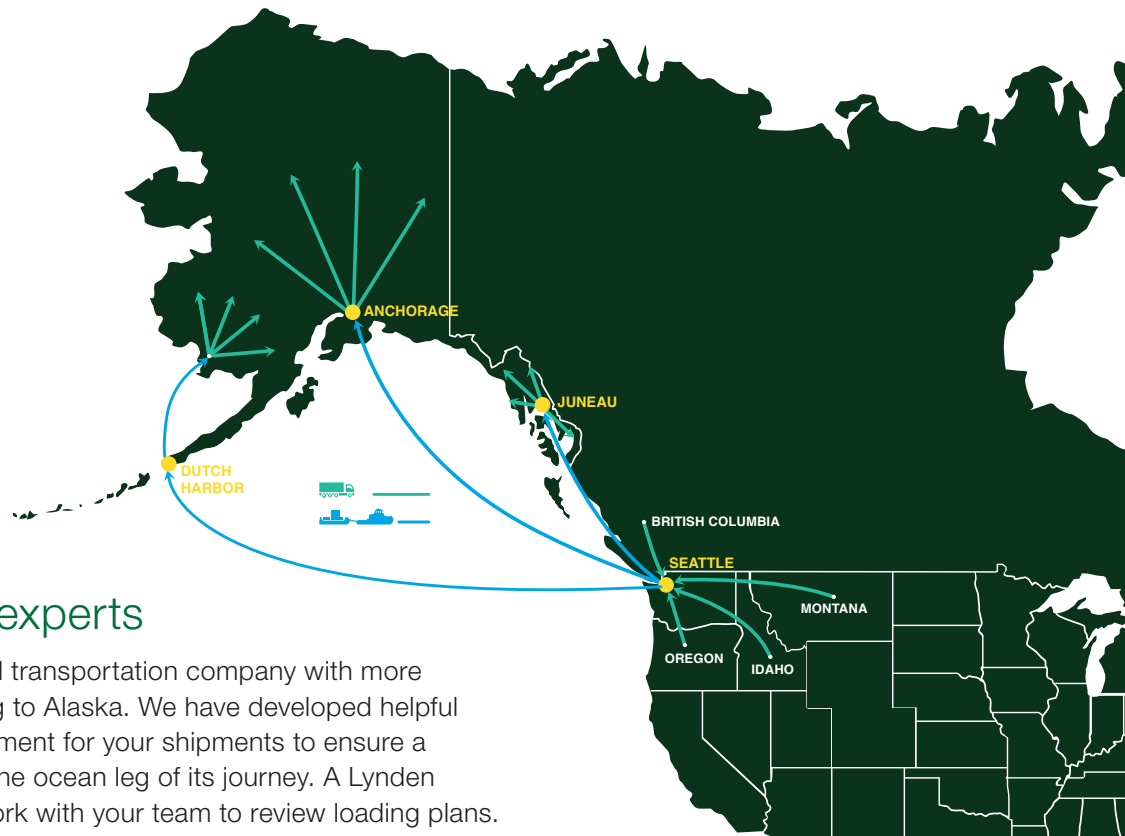

Construction Shipping Solutions

Expert service from start to finish

LYNDEN
Innovative Transportation Solutions

Lynden delivers a competitive advantage to Alaska

From source to site, Lynden moves your construction supplies with the speed and cost that best matches your project's timeline.

Why Lynden

Lynden has geared its services to fully take advantage of the trucking payloads available in the Pacific Northwest and Alaska. What that means to you is we can offer source-to-site 53' flatbed and van service with payloads in excess of 60,000 pounds without the cost and risk of transferring loads. With Lynden you only ship two loads compared to other shipping methods and sourcing regions such as California where it would require three loads. Using Lynden means you will have fewer loads and no transfers, which ensures the erector knows where each piece is and the assurance that the materials are in the same order and condition as when the supplier loaded them. As a result, the project goes smoothly with no logistical delays. Lynden offers flexible terms with the ability to offer source-to-site, and Seattle-to-site pricing to best fit your terms with your supplier or customer.

3 40-FOOT CONTAINERS

=

2 53-FOOT CONTAINERS

Multi-modal shipping experts

Lynden is a multi-modal asset-based transportation company with more than 60 years of experience shipping to Alaska. We have developed helpful guidelines on packaging and securement for your shipments to ensure a safe and damage-free journey over the ocean leg of its journey. A Lynden representative would be happy to work with your team to review loading plans.