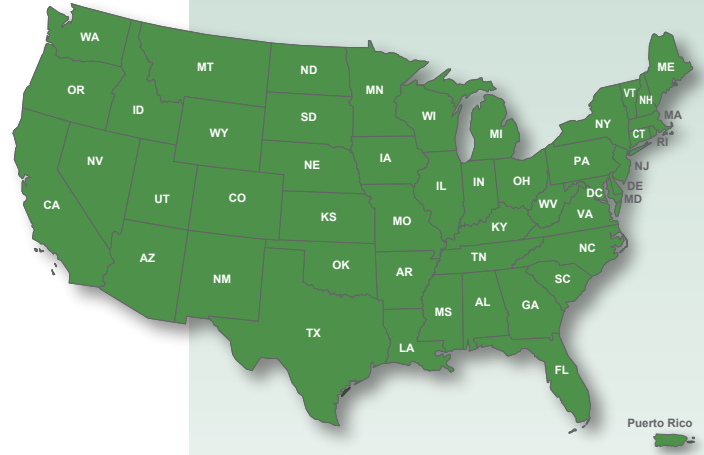

LYNDEN INTERNATIONAL

Lynden Air Freight, Inc.

Connecting Puerto Rico to the World

 **LYNDEN**
The Lynden Family of Companies

Air and Ocean Service to Puerto Rico

Serving Puerto Rico for over 20 years, Lynden International offers unmatched coverage on the island to and from anywhere in the world.

And we provide online clearances with Hacienda, including 24 hour access with Hacienda system to setup preclearance on all shipments arriving in Puerto Rico.

Transportation Management

- Multi-modal forwarding
- Air freight
- FCL and LCL ocean freight
- 24 hour online clearances with Hacienda
- Time definite service
- Multiple pickup and delivery options
- Various ocean consolidation points