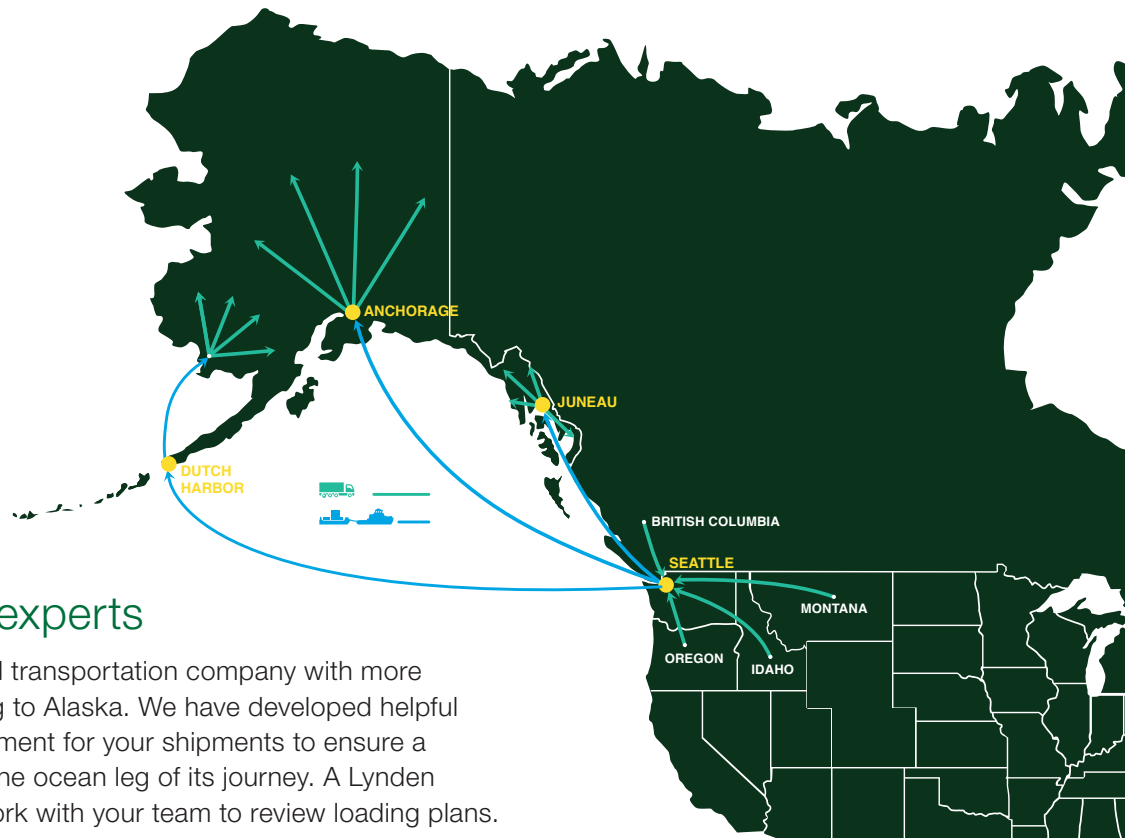

Construction Shipping Solutions

Expert service from start to finish

LYNDEN
Innovative Transportation Solutions

Lynden delivers a competitive advantage to Alaska

From source to site, Lynden moves your construction supplies with the speed and cost that best matches your project's timeline.

Why Lynden

Lynden has geared its services to fully take advantage of the trucking payloads available in the Pacific Northwest and Alaska. What that means to you is we can offer source-to-site 53' flatbed and van service with payloads in excess of 60,000 pounds without the cost and risk of transferring loads. With Lynden you only ship two loads compared to other shipping methods and sourcing regions such as California where it would require three loads. Using Lynden means you will have fewer loads and no transfers, which ensures the erector knows where each piece is and the assurance that the materials are in the same order and condition as when the supplier loaded them. As a result, the project goes smoothly with no logistical delays. Lynden offers flexible terms with the ability to offer source-to-site, and Seattle-to-site pricing to best fit your terms with your supplier or customer.

3 40-FOOT CONTAINERS

=

2 53-FOOT CONTAINERS

Multi-modal shipping experts

Lynden is a multi-modal asset-based transportation company with more than 60 years of experience shipping to Alaska. We have developed helpful guidelines on packaging and securement for your shipments to ensure a safe and damage-free journey over the ocean leg of its journey. A Lynden representative would be happy to work with your team to review loading plans.